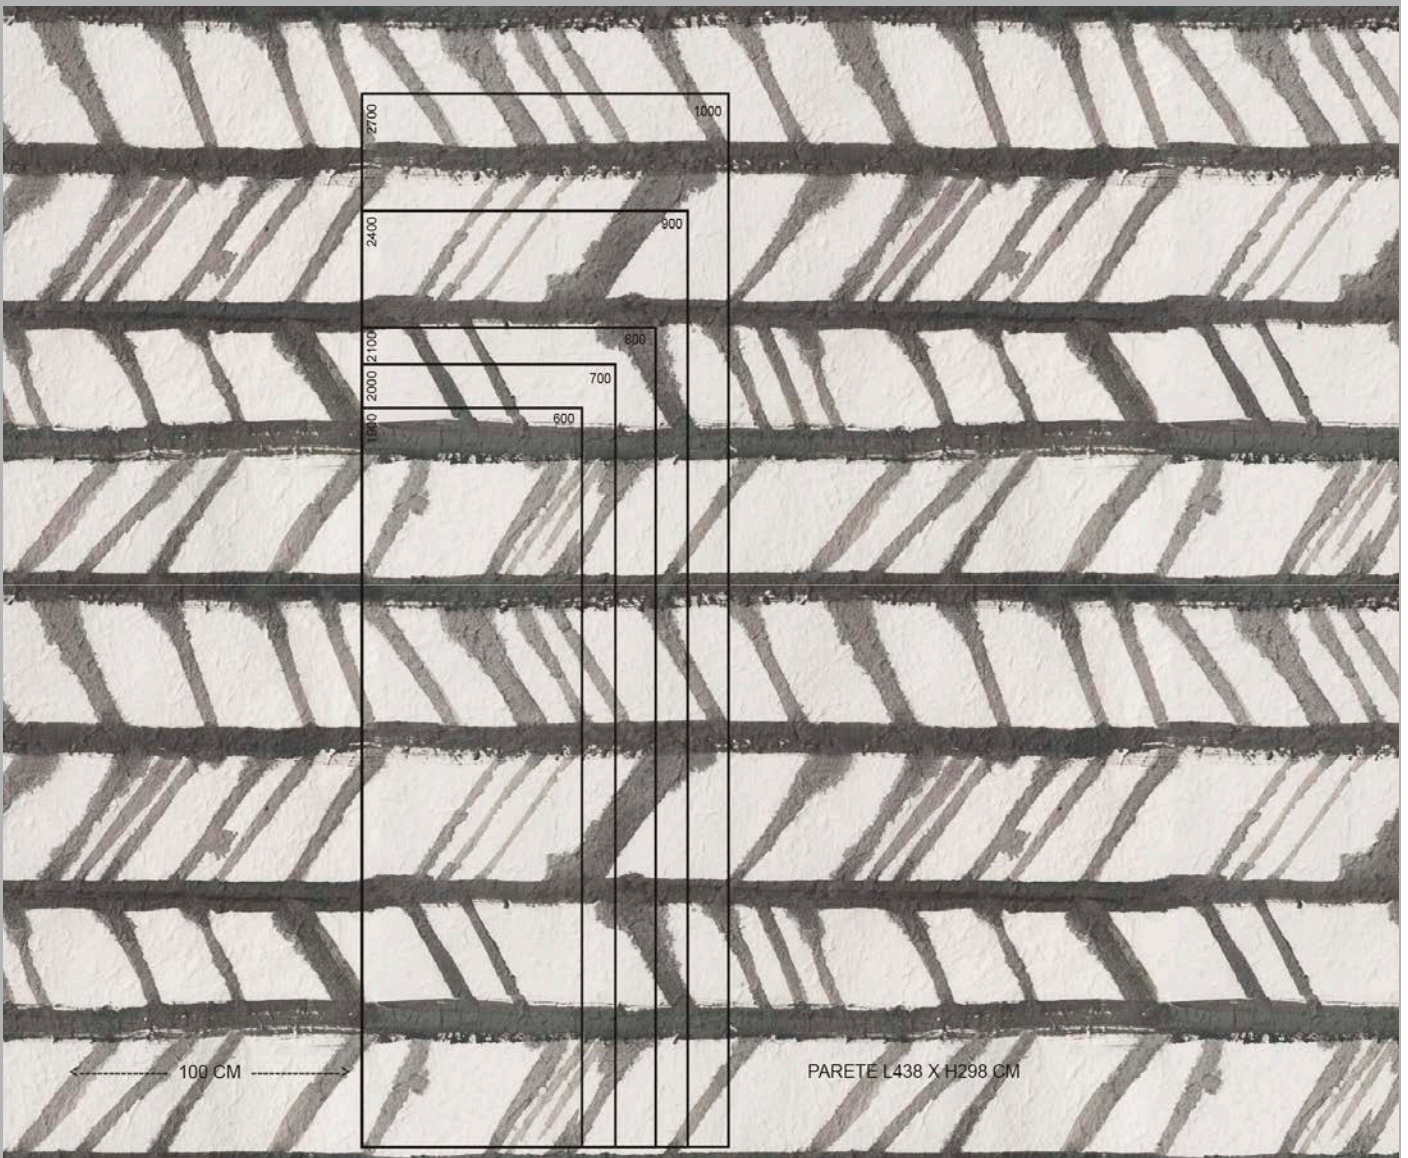

IT'S NOT HOW GOOD YOU ARE, IT'S HOW GOOD YOU WANT TO BE. Paul Arden

AMERICANS

STRAPPATO

SMRSTR_001

CARATTERISTICHE:
480 X 320 cm
FASCE DA 60 cm

FRECCE

SCROFRE_001

CARATTERISTICHE:
219 X 149 cm
FASCE DA 60 cm