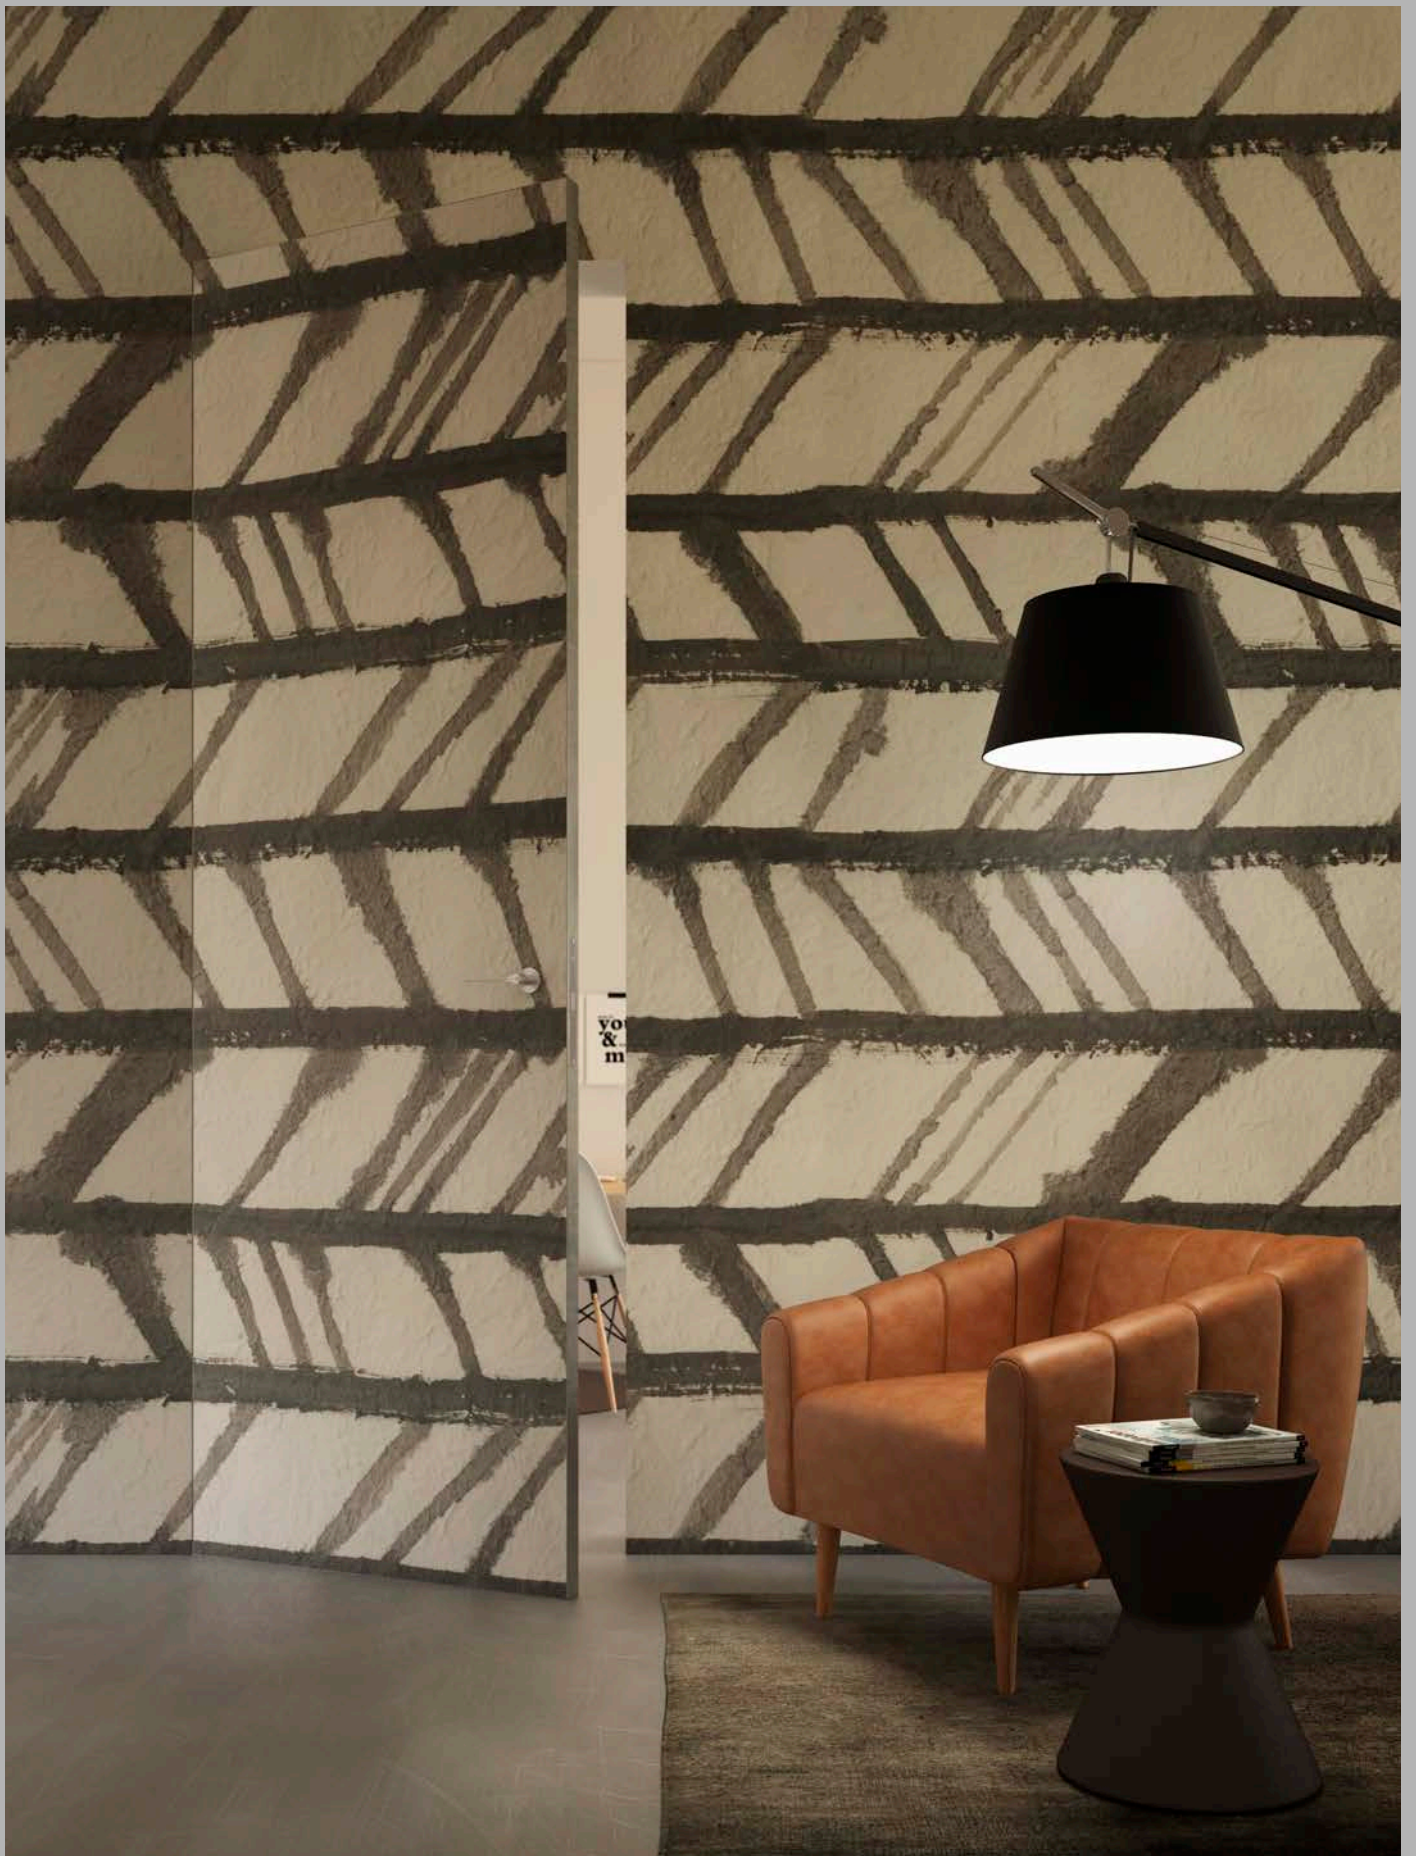

IT'S NOT HOW GOOD YOU ARE, IT'S HOW GOOD YOU WANT TO BE. Paul Arden

AMERICANS

STRAPPATO

SMRSTR_001

CARATTERISTICHE:
480 X 320 cm
FASCE DA 60 cm

FRECCE

SCROFRE_001

CARATTERISTICHE:
219 X 149 cm
FASCE DA 60 cm